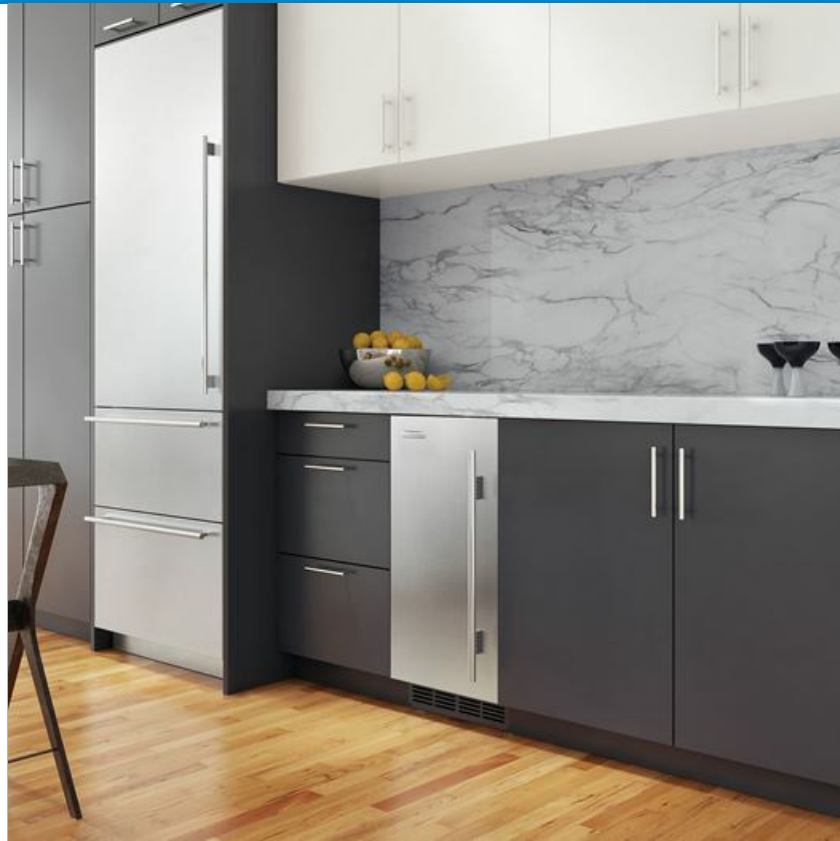

## HANDLE ACCESSORIES

PRO

TUBULAR

**PRODUCT-SPECIFICATIONS**

model	UC-15I
dimensions	14 3/4"W x 33 5/8"H x 23"D
door-clearance	18"
weight	117 lbs
electrical-supply	115 Vca, 60 Hz
electrical-service	circuito dedicado de 15 amperios
receptacle	3-prong grounding-type